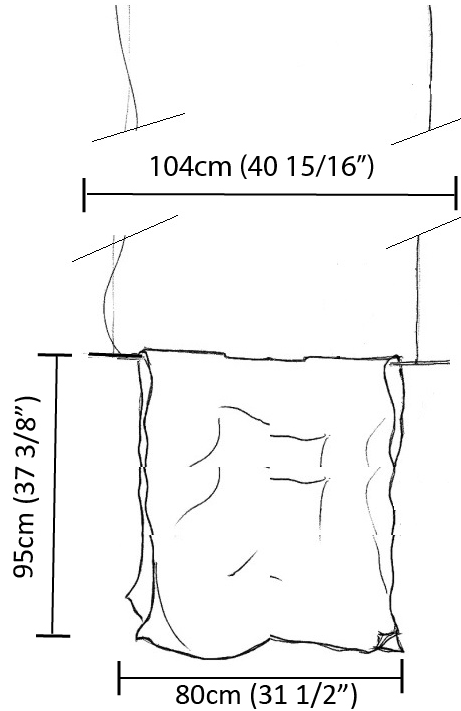

GENERAL

Series: Stendimi _____
Brand: Knikerboker _____
Division: Design _____
Mounting Type: Suspension _____
Mounting Location: Ceiling _____
Subcategory: Pendant _____

PHYSICAL

Shape: Abstract _____
Length (mm): 800 _____
Length (in): 31 ½ _____
Height (mm): 950 _____
Height (in): 37 ¾ _____
Max. Overall Height (mm): 2950 _____
Max. Overall Height (in): 116 ⅝ _____
Light Distribution: Direct / Indirect _____
Fixture Finish: EWH / EBK / MAN / COF / PRD / SLF / GLF / CLF / BRL / EWS / EWG / EWC / EWR / EBS / EBG / EBC / EBC / EBB / MAS / MAD / MAC / MAB / COS / CGO / CCL / CBL / PRS / PRG / PRC / PRB _____
Fixture Material: Metal _____
Cable Details: 2 Steel Cables 2000mm _____

ELECTRICAL

Lamp Type: LED _____
Total Output Wattage (W): 29.4 _____
Dimming: 0-10V Dimming _____
Driver Included: Yes _____
Driver Location: Integrated _____
Driver Type: Constant Voltage - Universal _____
Driver Class: Class 2 _____
Input Voltage (V): 120 - 277 _____
Output Voltage (V): 24 _____
Upon Request: (Not included - see components) Remote: 0-10Vdc dimming / (Included) Integral Non-dimming 277Vac _____

LED

Number of LEDs: 8 strips _____
Color Temperature (°K): 3000 _____
Max. Delivered Lumen (lm): 3240 _____
CRI: >80 CRI _____
Lamp Life (hrs): 50000 _____

OPTICAL

RATINGS AND CERTIFICATIONS

Certified By: Certified for North American Standards _____
IP rating: IP20 _____